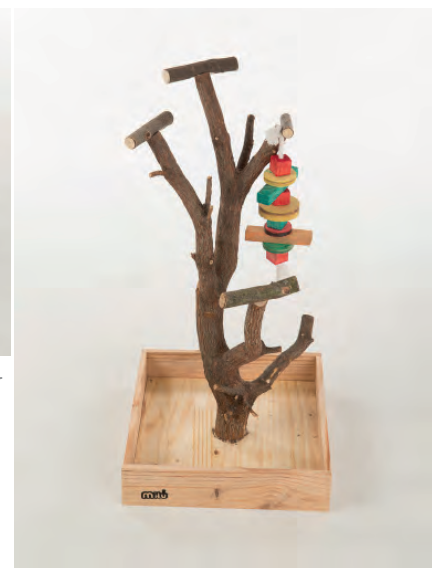

1013737 - Double bowl feeder 172x295mm

Accessories

Birds & Small pet

- 1022846 - Parrot Toy Box - Small
- 1022847 - Parrot Toy Box - Big
- 1022848 - Toy for Parakeets
- 1022849 - Toy for Parrots
- 1022850 - Wood bird feeder - Hopper
- 1022851 - Small Pet Kennel - Double roof
- 1022852 - Small Pet Kennel - Leaned roof
- 1022853 - Small Pet Kennel - Flat roof

Wood bird feeder

Parrot Toy Box

Small pet Kennel

Accesorios pájaros

Nidos

1015933 - Parakeet Nest Box

1015934 - Lovebird Nest Box

Parakeet Nest Box