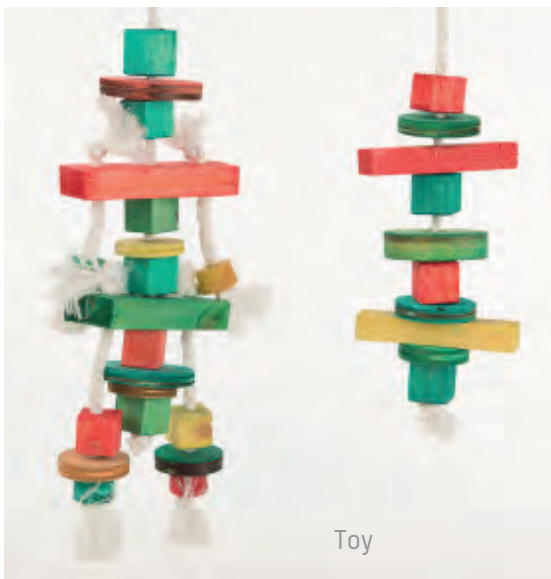

1013737 - Double bowl feeder 172x295mm

Accessories

Birds & Small pet

- 1022846 - Parrot Toy Box - Small
- 1022847 - Parrot Toy Box - Big
- 1022848 - Toy for Parakeets
- 1022849 - Toy for Parrots
- 1022850 - Wood bird feeder - Hopper
- 1022851 - Small Pet Kennel - Double roof
- 1022852 - Small Pet Kennel - Leaned roof
- 1022853 - Small Pet Kennel - Flat roof